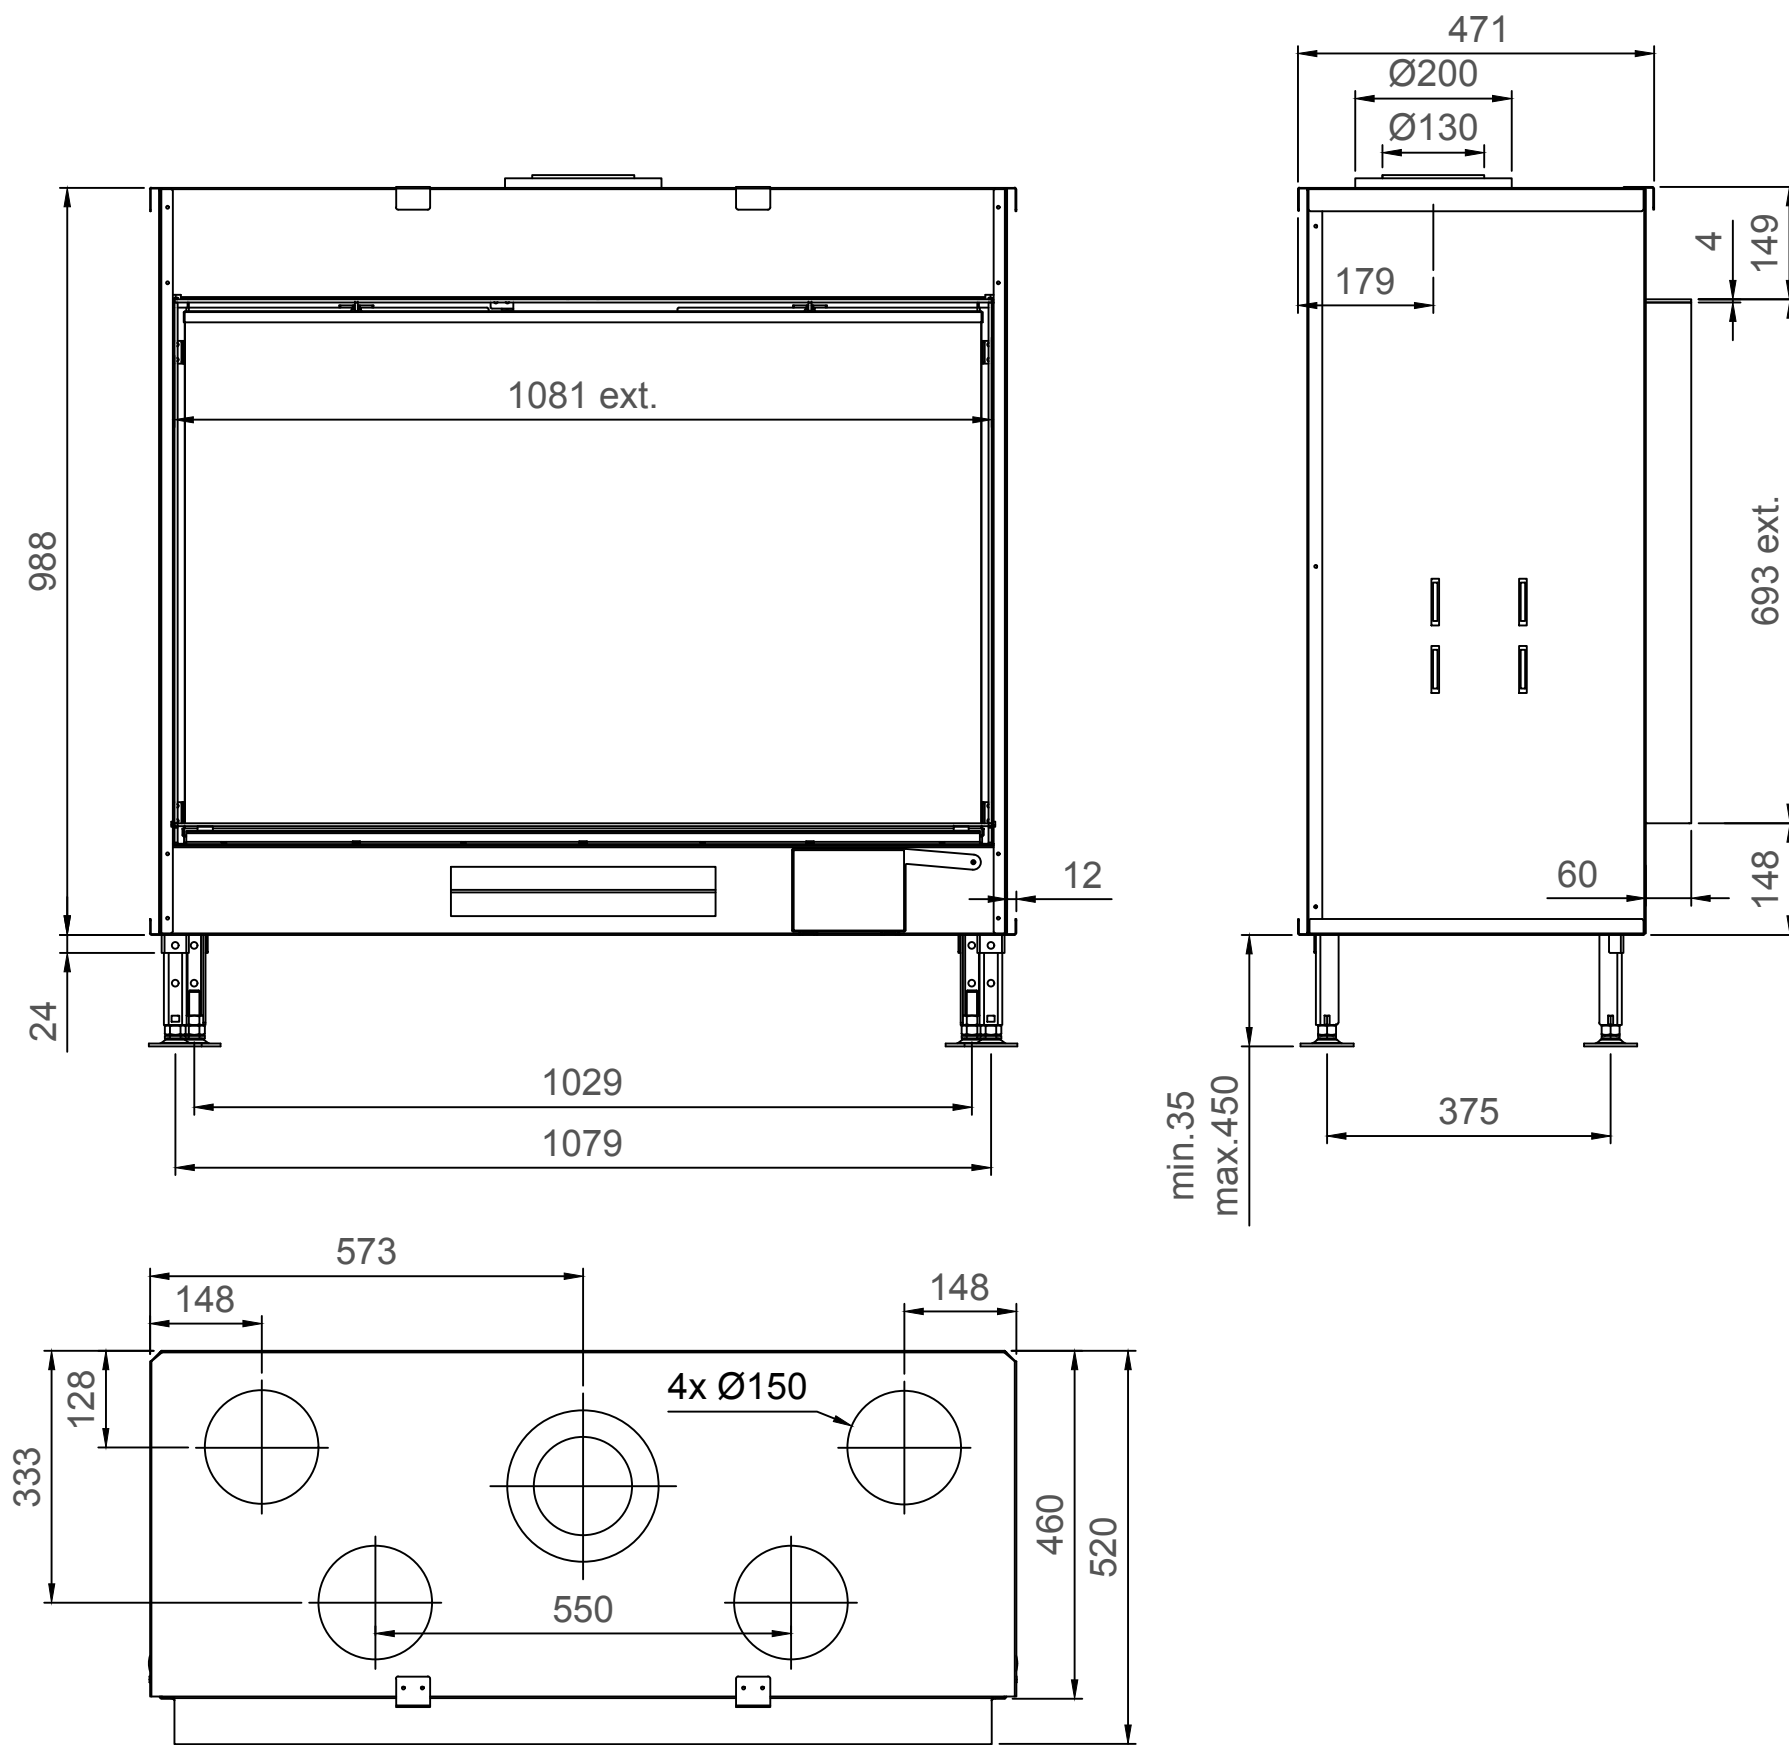

True Vision 1150V - Type 1 - Coverframe

True Vision 1150V - Type 2 - 30mm

True Vision 1150V - Type 2 - 60mm

True Vision 1150V - Type 2 - 90mm

True Vision 1150V - Type 3 - 30mm

True Vision 1150V - Type 3 - 60mm

True Vision 1150V - Type 3 - 90mm

True Vision 1150V - Type 4 - 30mm

True Vision 1150V - Type 4 - 60mm

True Vision 1150V - Type 4 - 90mm