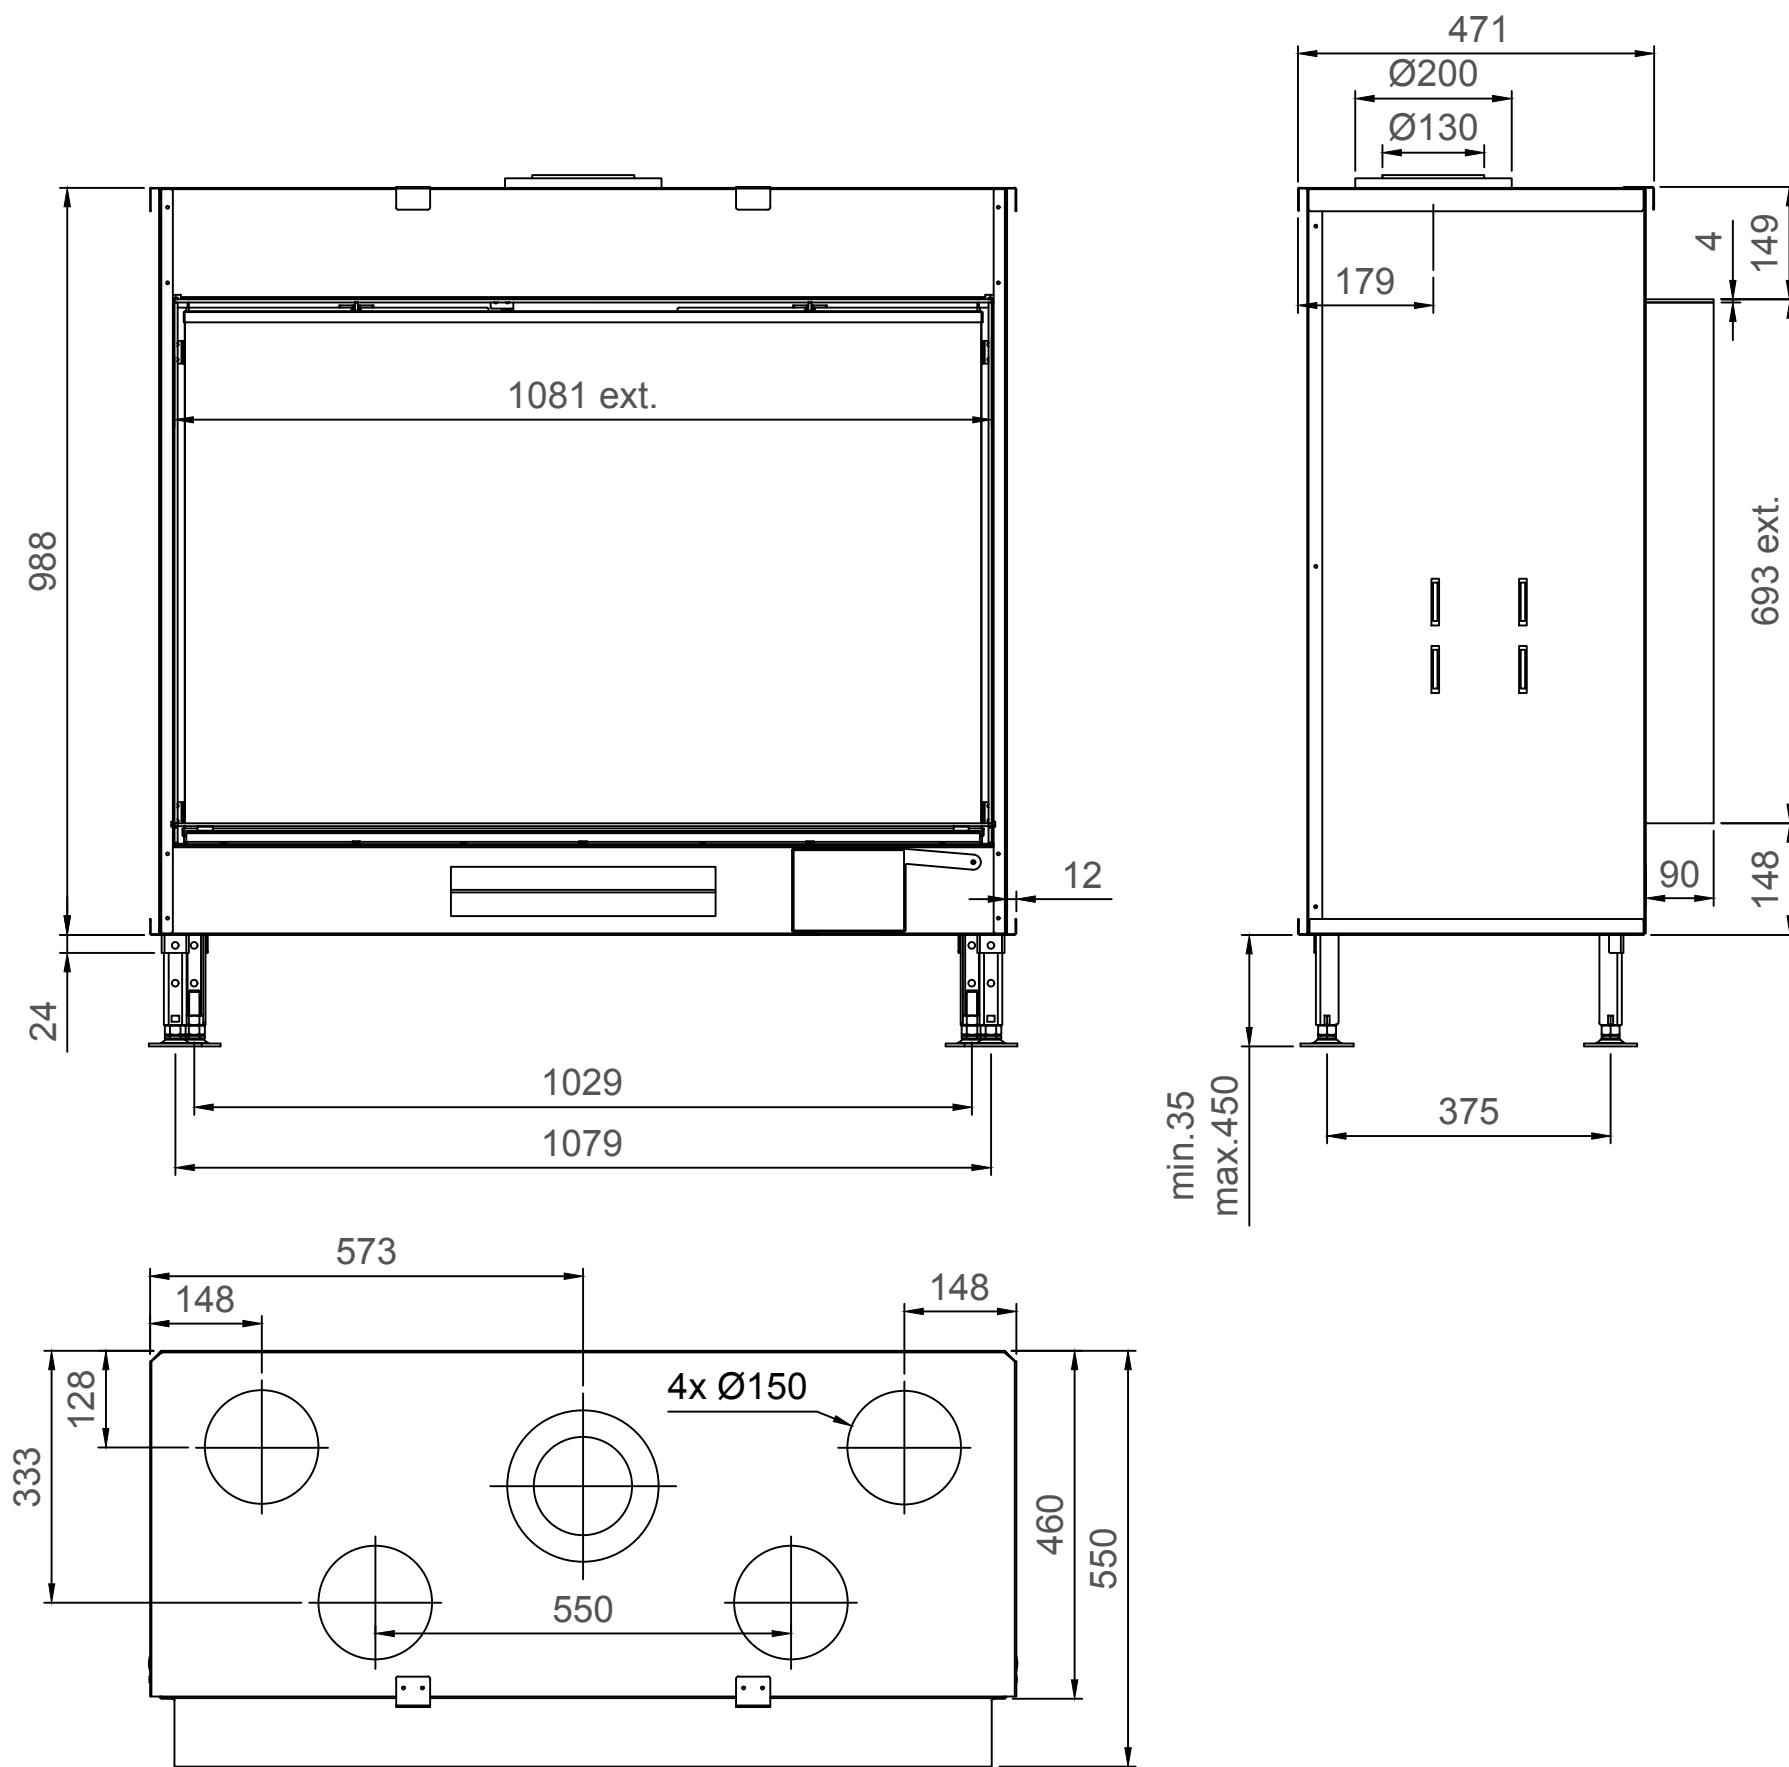

True Vision 1150V - Type 1 - Coverframe

True Vision 1150V - Type 2 - 30mm

True Vision 1150V - Type 2 - 60mm

True Vision 1150V - Type 2 - 90mm

True Vision 1150V - Type 3 - 30mm

True Vision 1150V - Type 3 - 60mm

True Vision 1150V - Type 3 - 90mm

True Vision 1150V - Type 4 - 30mm

True Vision 1150V - Type 4 - 60mm

True Vision 1150V - Type 4 - 90mm