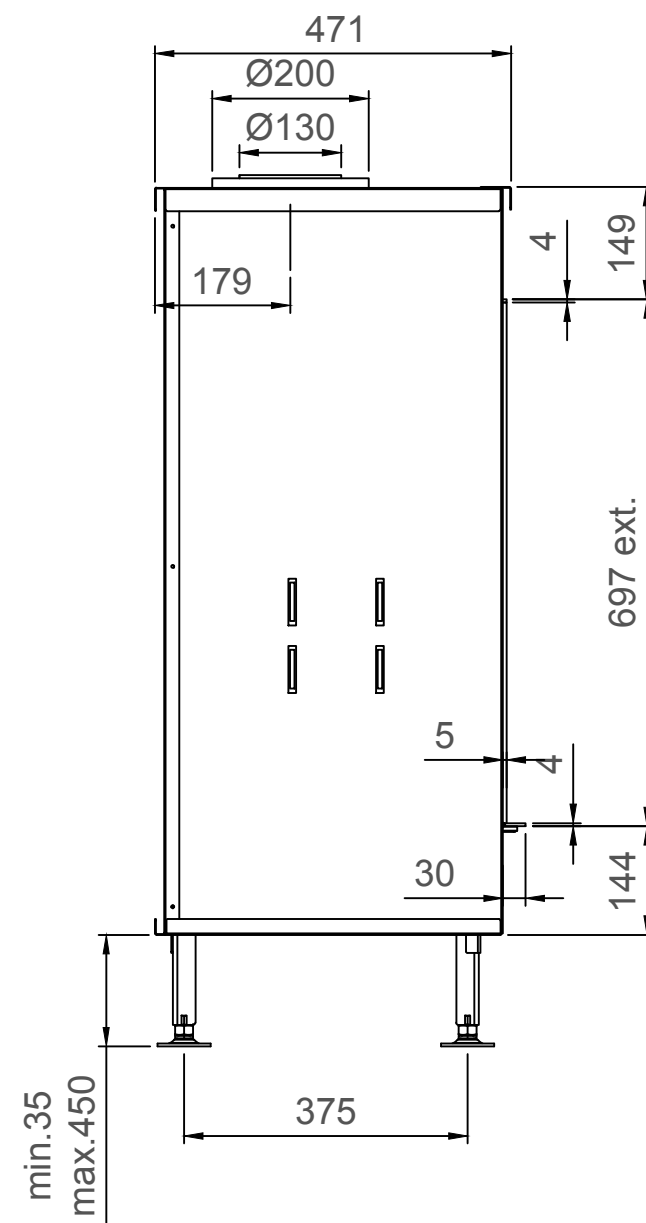

True Vision 1150V - Type 1 - Coverframe

True Vision 1150V - Type 2 - 30mm

True Vision 1150V - Type 2 - 60mm

True Vision 1150V - Type 2 - 90mm

True Vision 1150V - Type 3 - 30mm

True Vision 1150V - Type 3 - 60mm

True Vision 1150V - Type 3 - 90mm

True Vision 1150V - Type 4 - 30mm

True Vision 1150V - Type 4 - 60mm

True Vision 1150V - Type 4 - 90mm