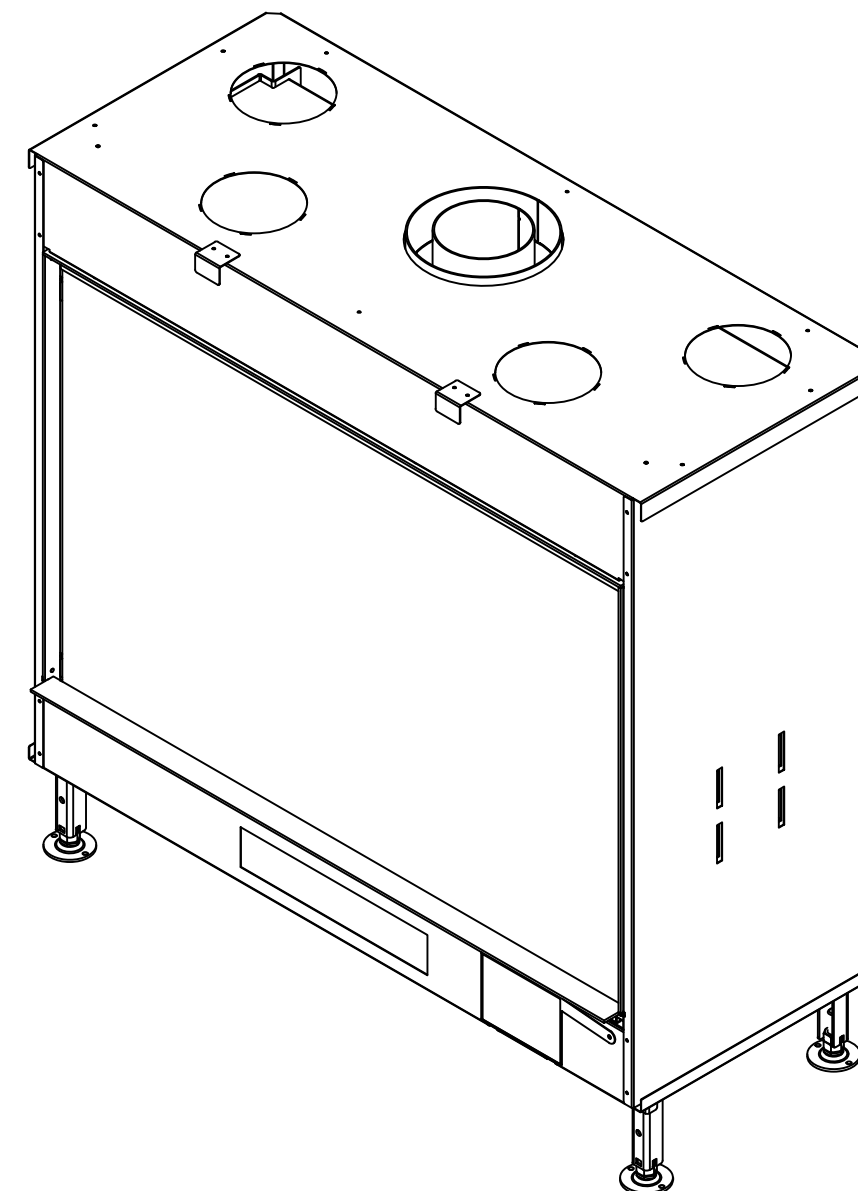

True Vision 1150V - Type 1 - Coverframe

True Vision 1150V - Type 2 - 30mm

True Vision 1150V - Type 2 - 60mm

True Vision 1150V - Type 2 - 90mm

True Vision 1150V - Type 3 - 30mm

True Vision 1150V - Type 3 - 60mm

True Vision 1150V - Type 3 - 90mm

True Vision 1150V - Type 4 - 30mm

True Vision 1150V - Type 4 - 60mm

True Vision 1150V - Type 4 - 90mm