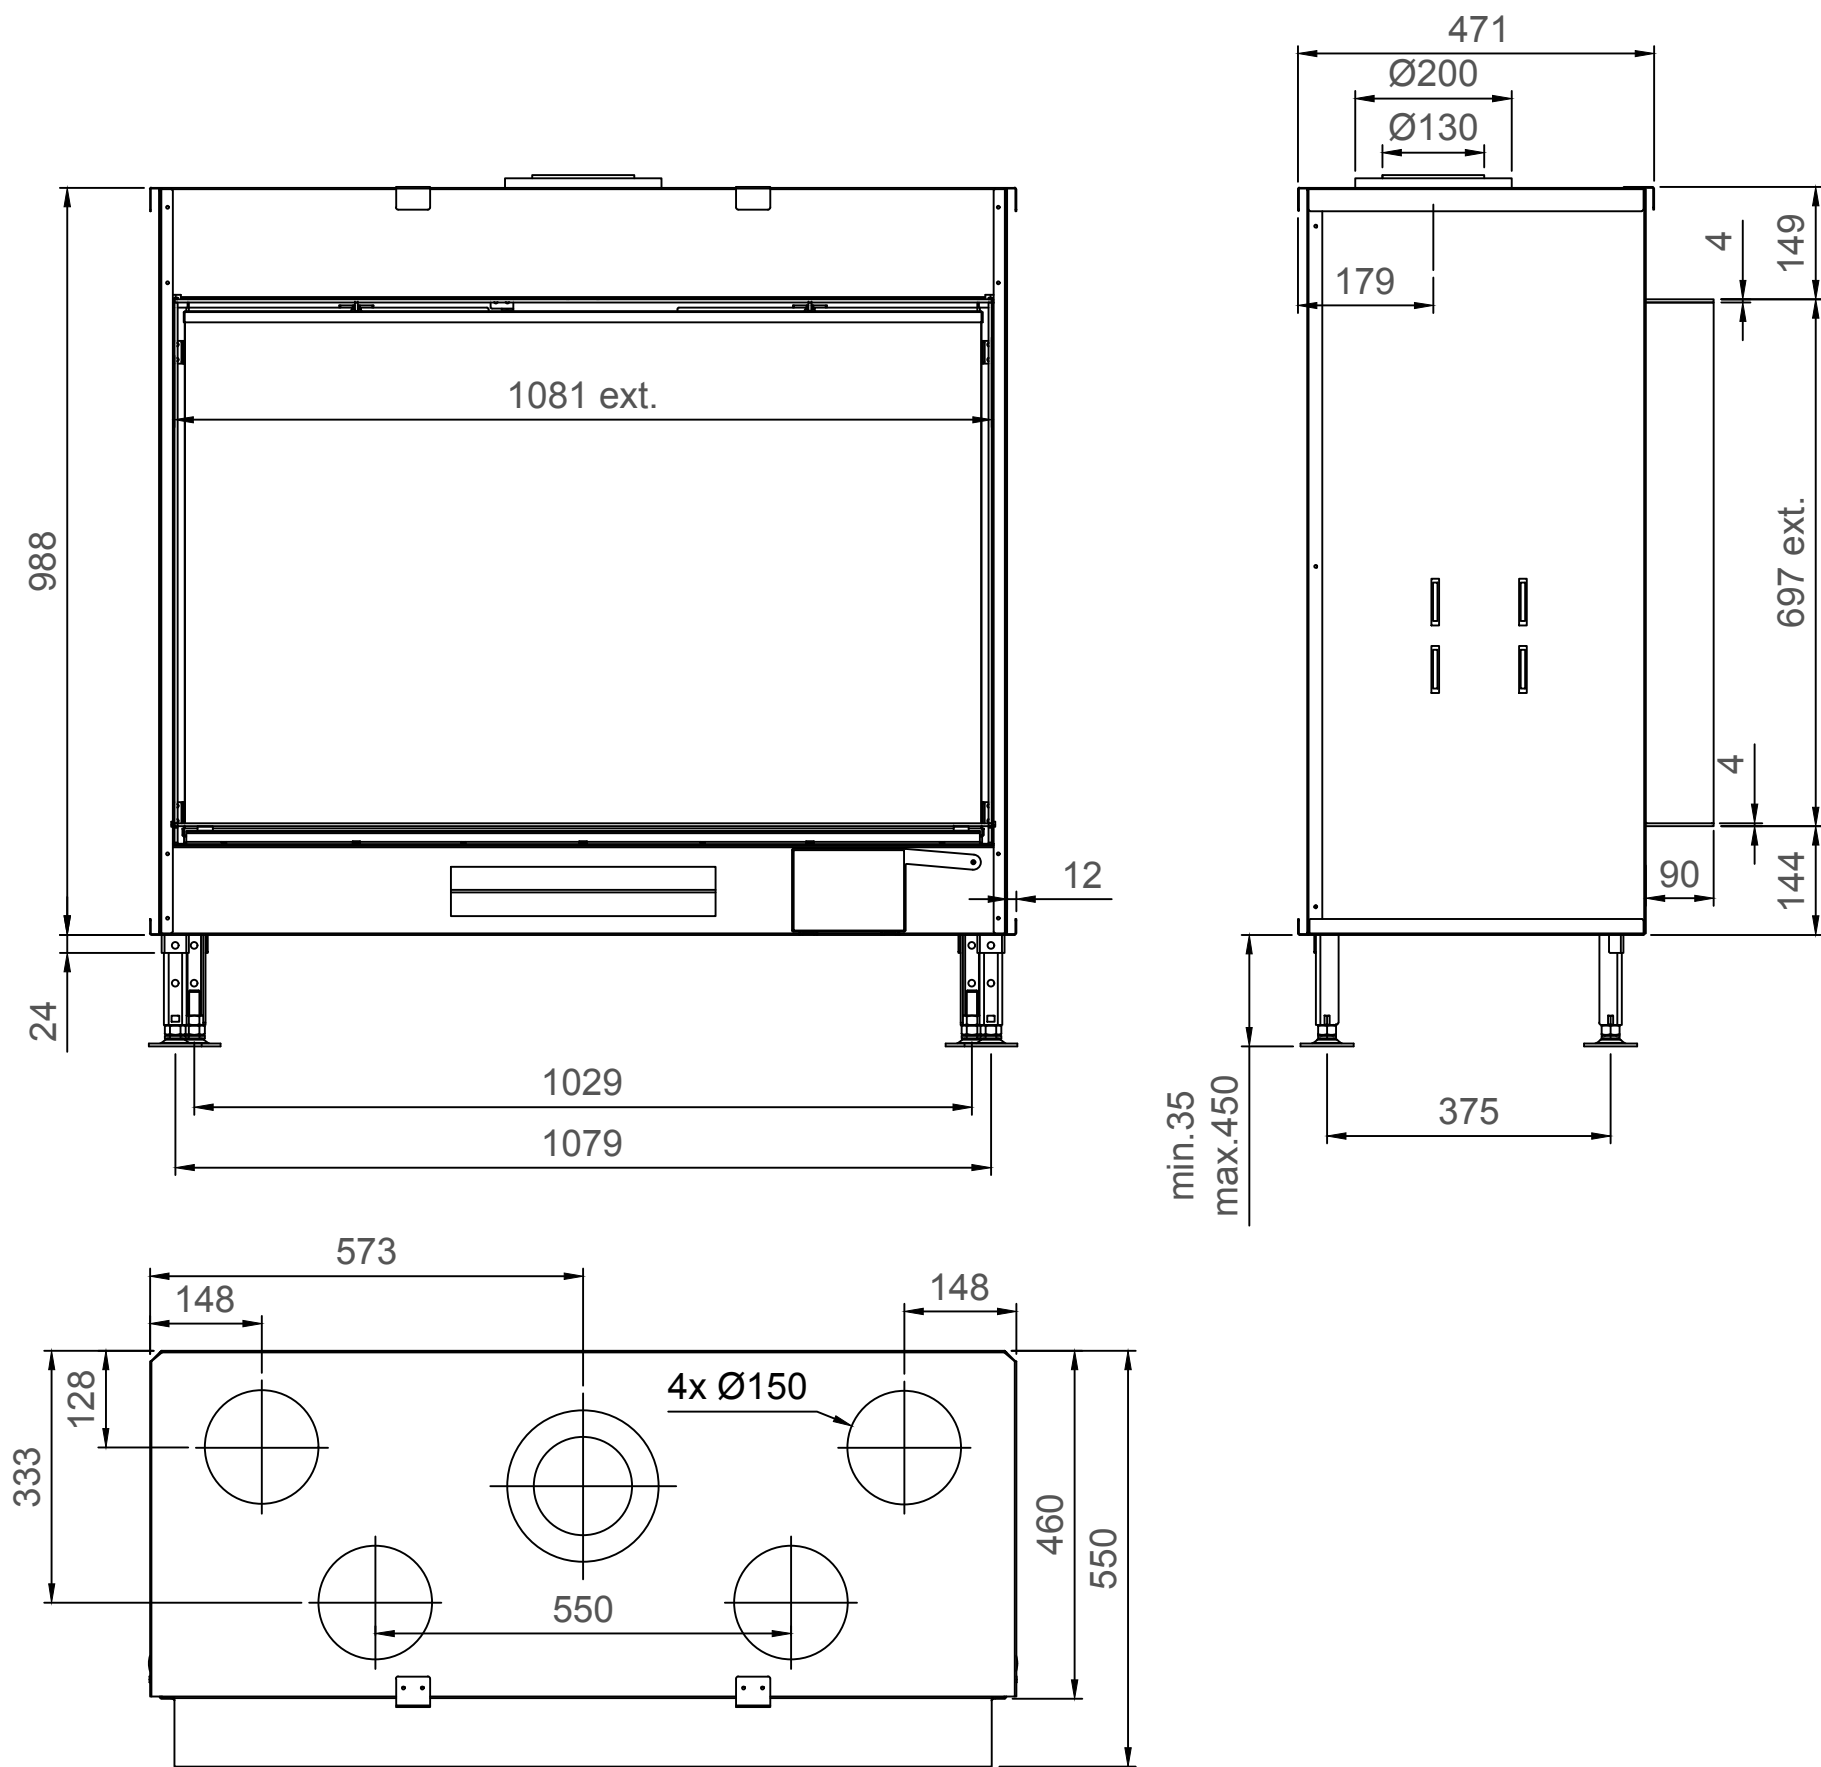

True Vision 1150V - Type 3 - 90mm

True Vision 1150V - Type 4 - 30mm

True Vision 1150V - Type 4 - 60mm

True Vision 1150V - Type 4 - 90mm