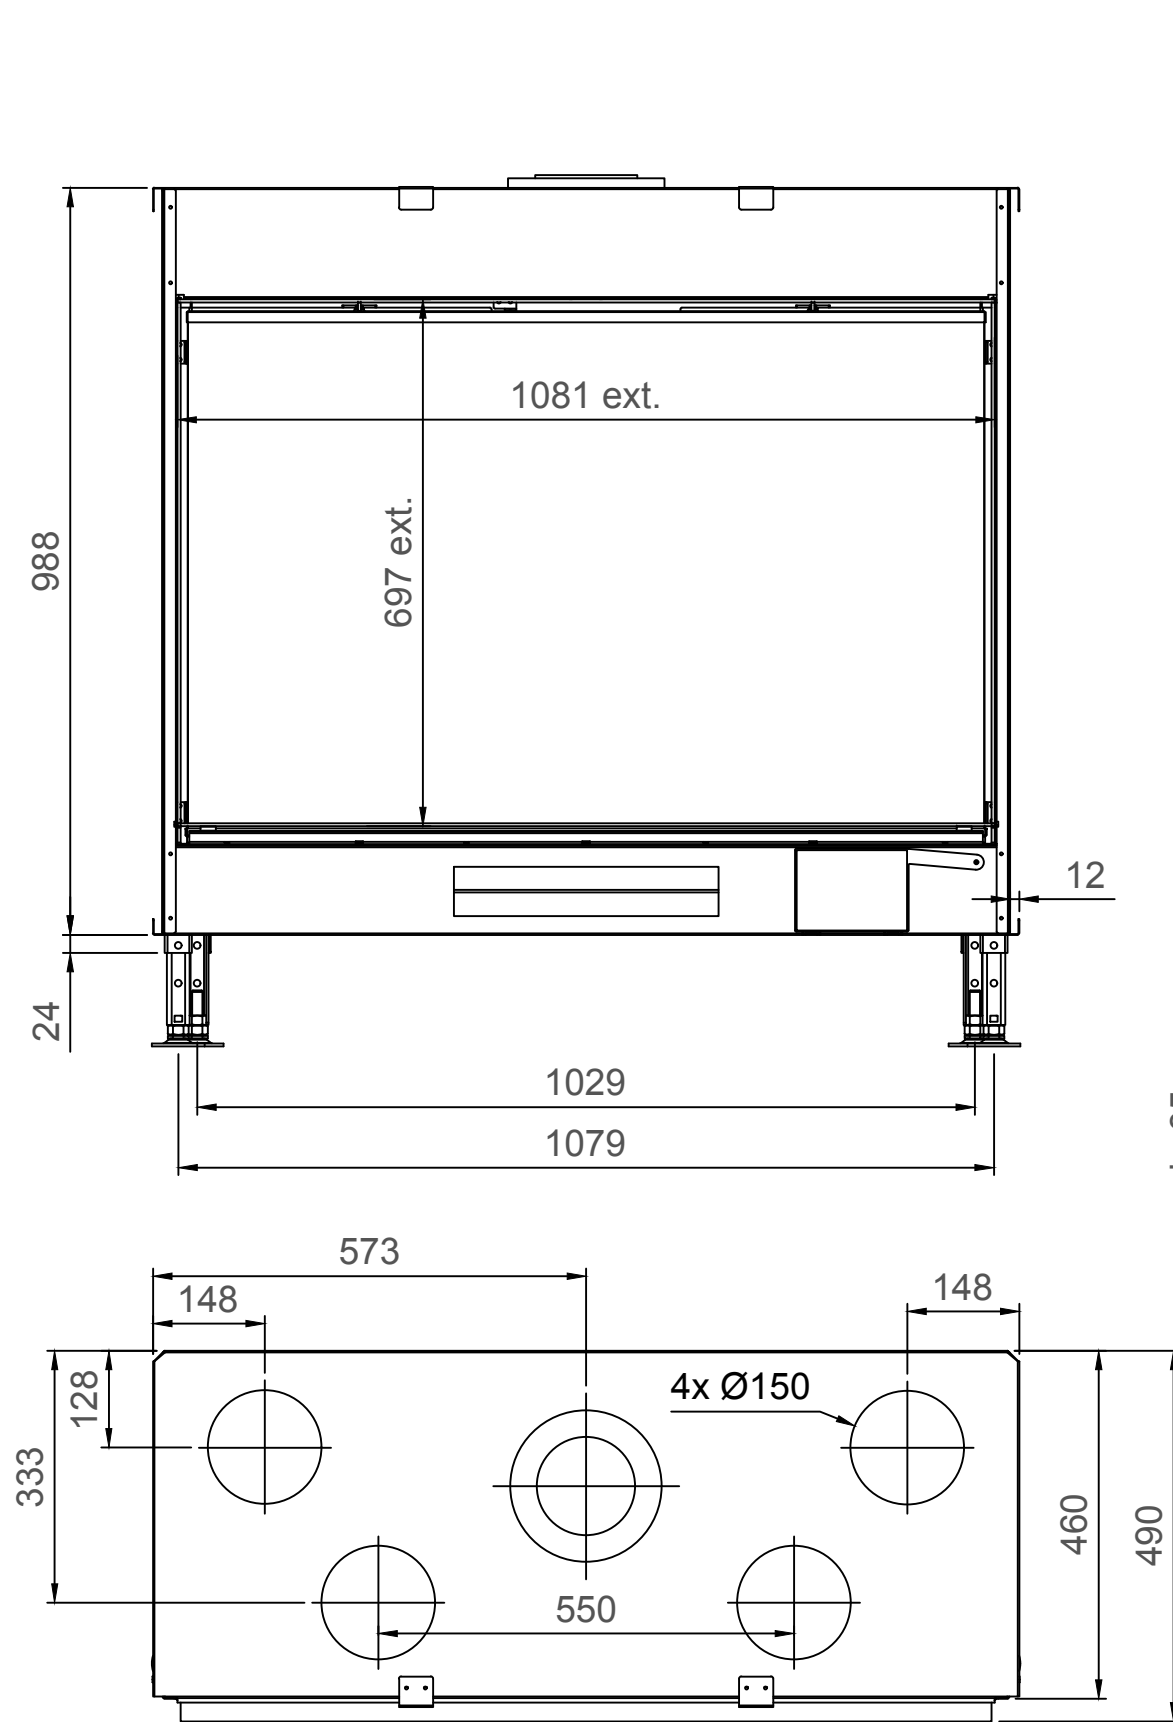

True Vision 1150V - Type 1 - Coverframe

True Vision 1150V - Type 2 - 30mm

True Vision 1150V - Type 2 - 60mm

True Vision 1150V - Type 2 - 90mm

True Vision 1150V - Type 3 - 30mm

True Vision 1150V - Type 3 - 60mm

True Vision 1150V - Type 3 - 90mm

True Vision 1150V - Type 4 - 30mm

True Vision 1150V - Type 4 - 60mm

True Vision 1150V - Type 4 - 90mm