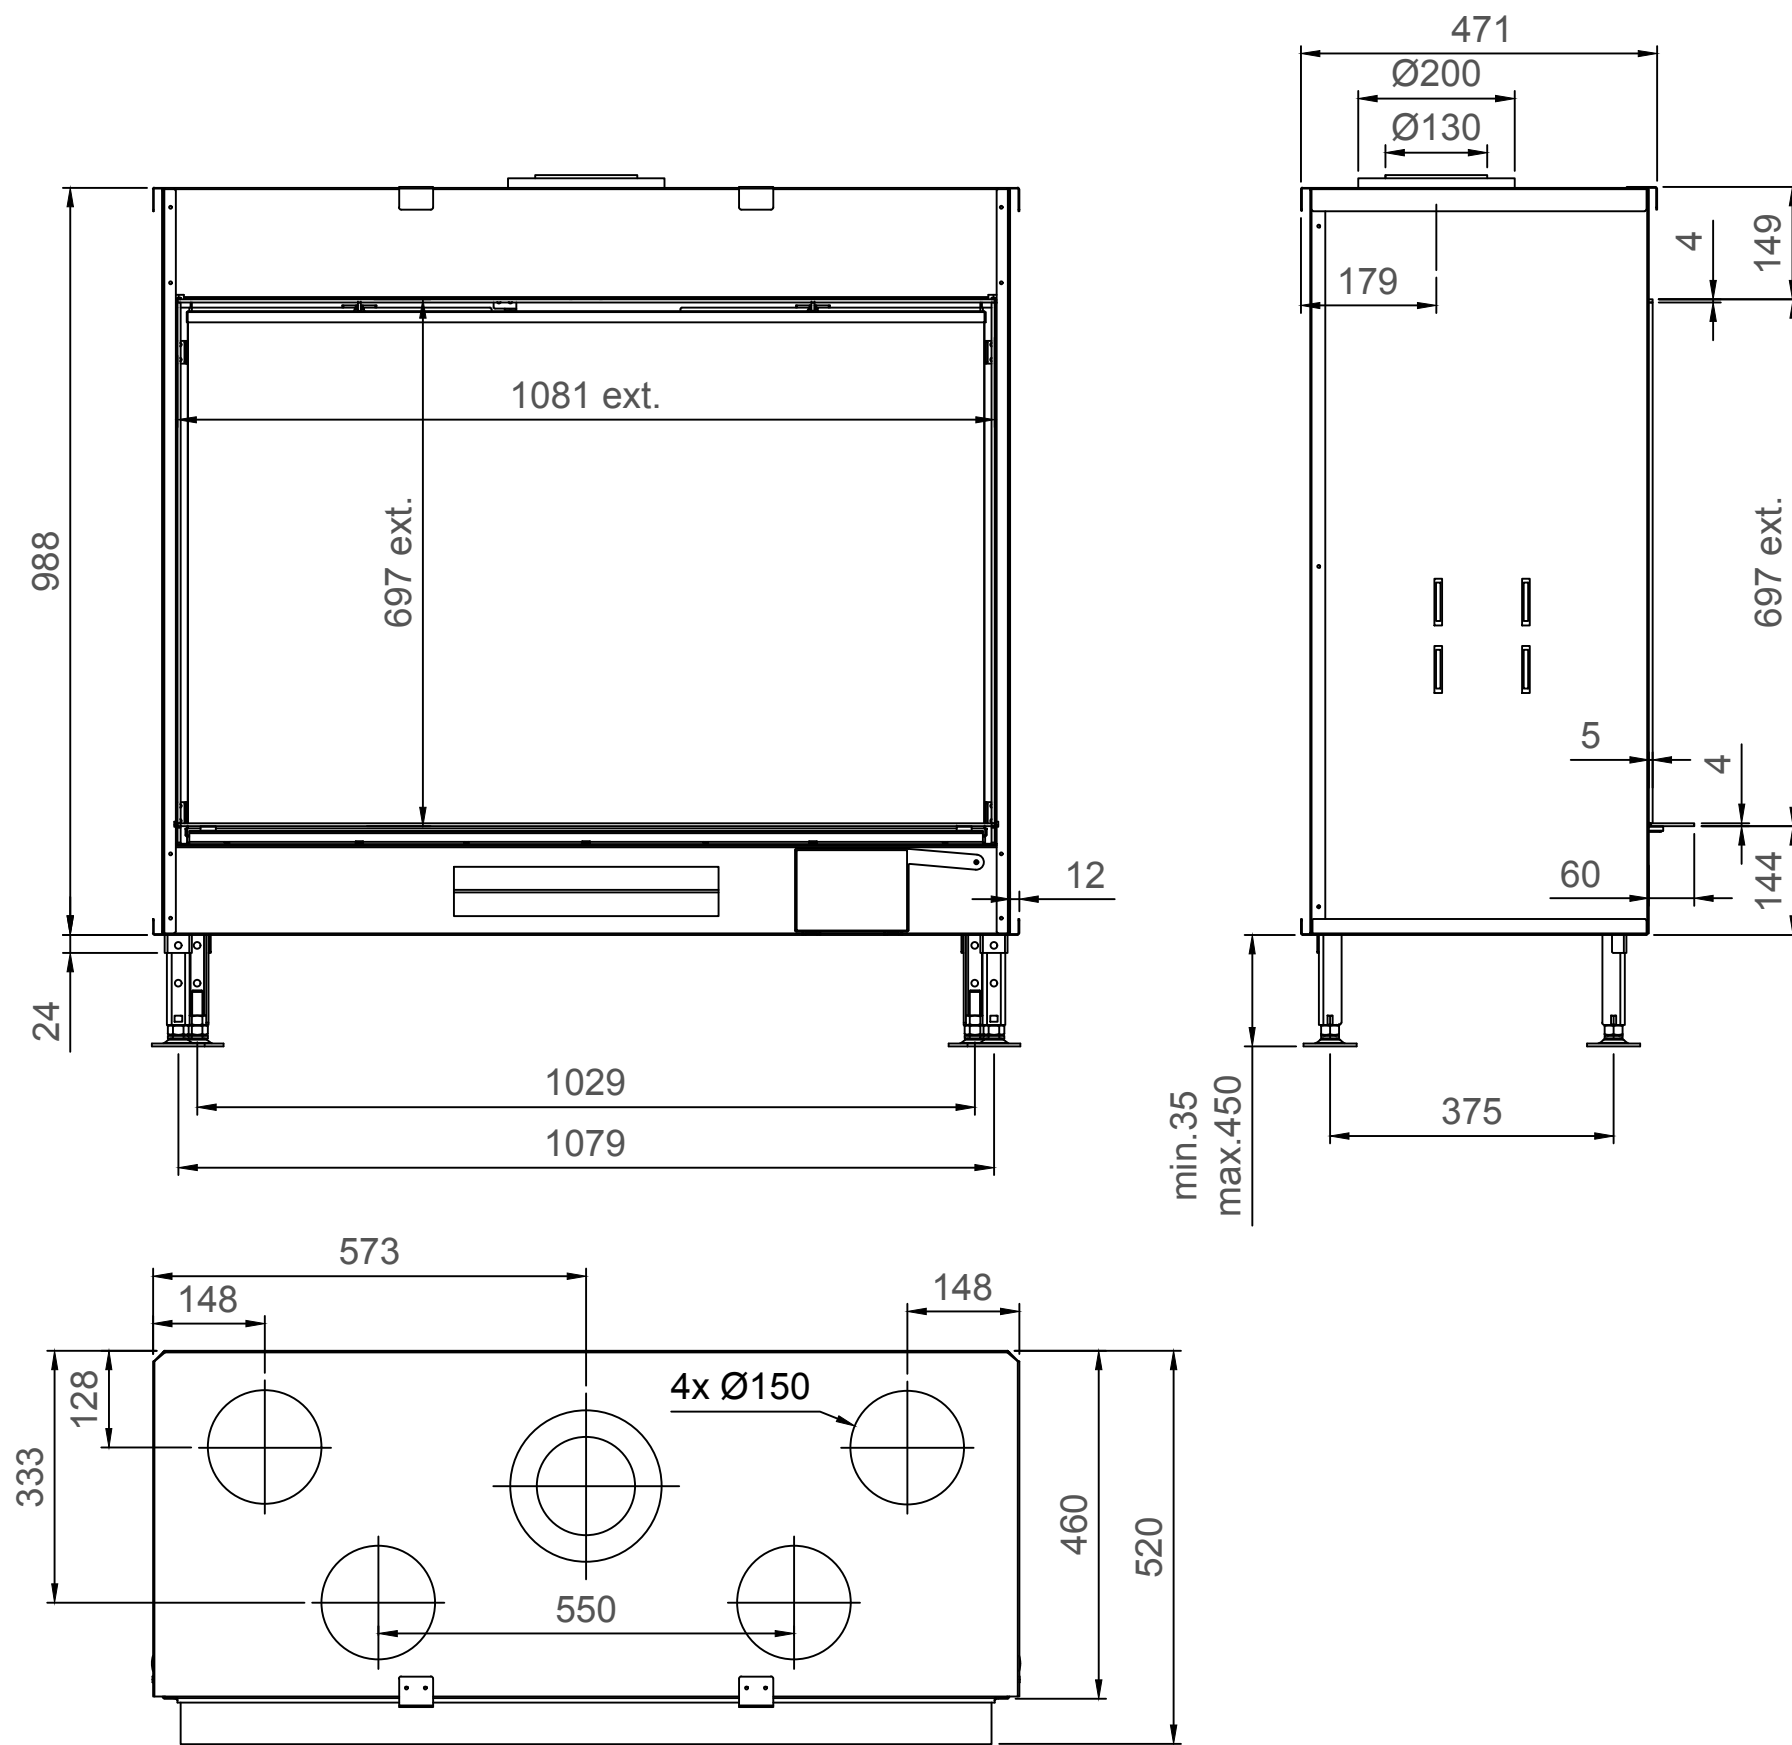

True Vision 1150V - Type 1 - Coverframe

True Vision 1150V - Type 2 - 30mm

True Vision 1150V - Type 2 - 60mm

True Vision 1150V - Type 2 - 90mm

True Vision 1150V - Type 3 - 30mm

True Vision 1150V - Type 3 - 60mm

True Vision 1150V - Type 3 - 90mm

True Vision 1150V - Type 4 - 30mm

True Vision 1150V - Type 4 - 60mm

True Vision 1150V - Type 4 - 90mm