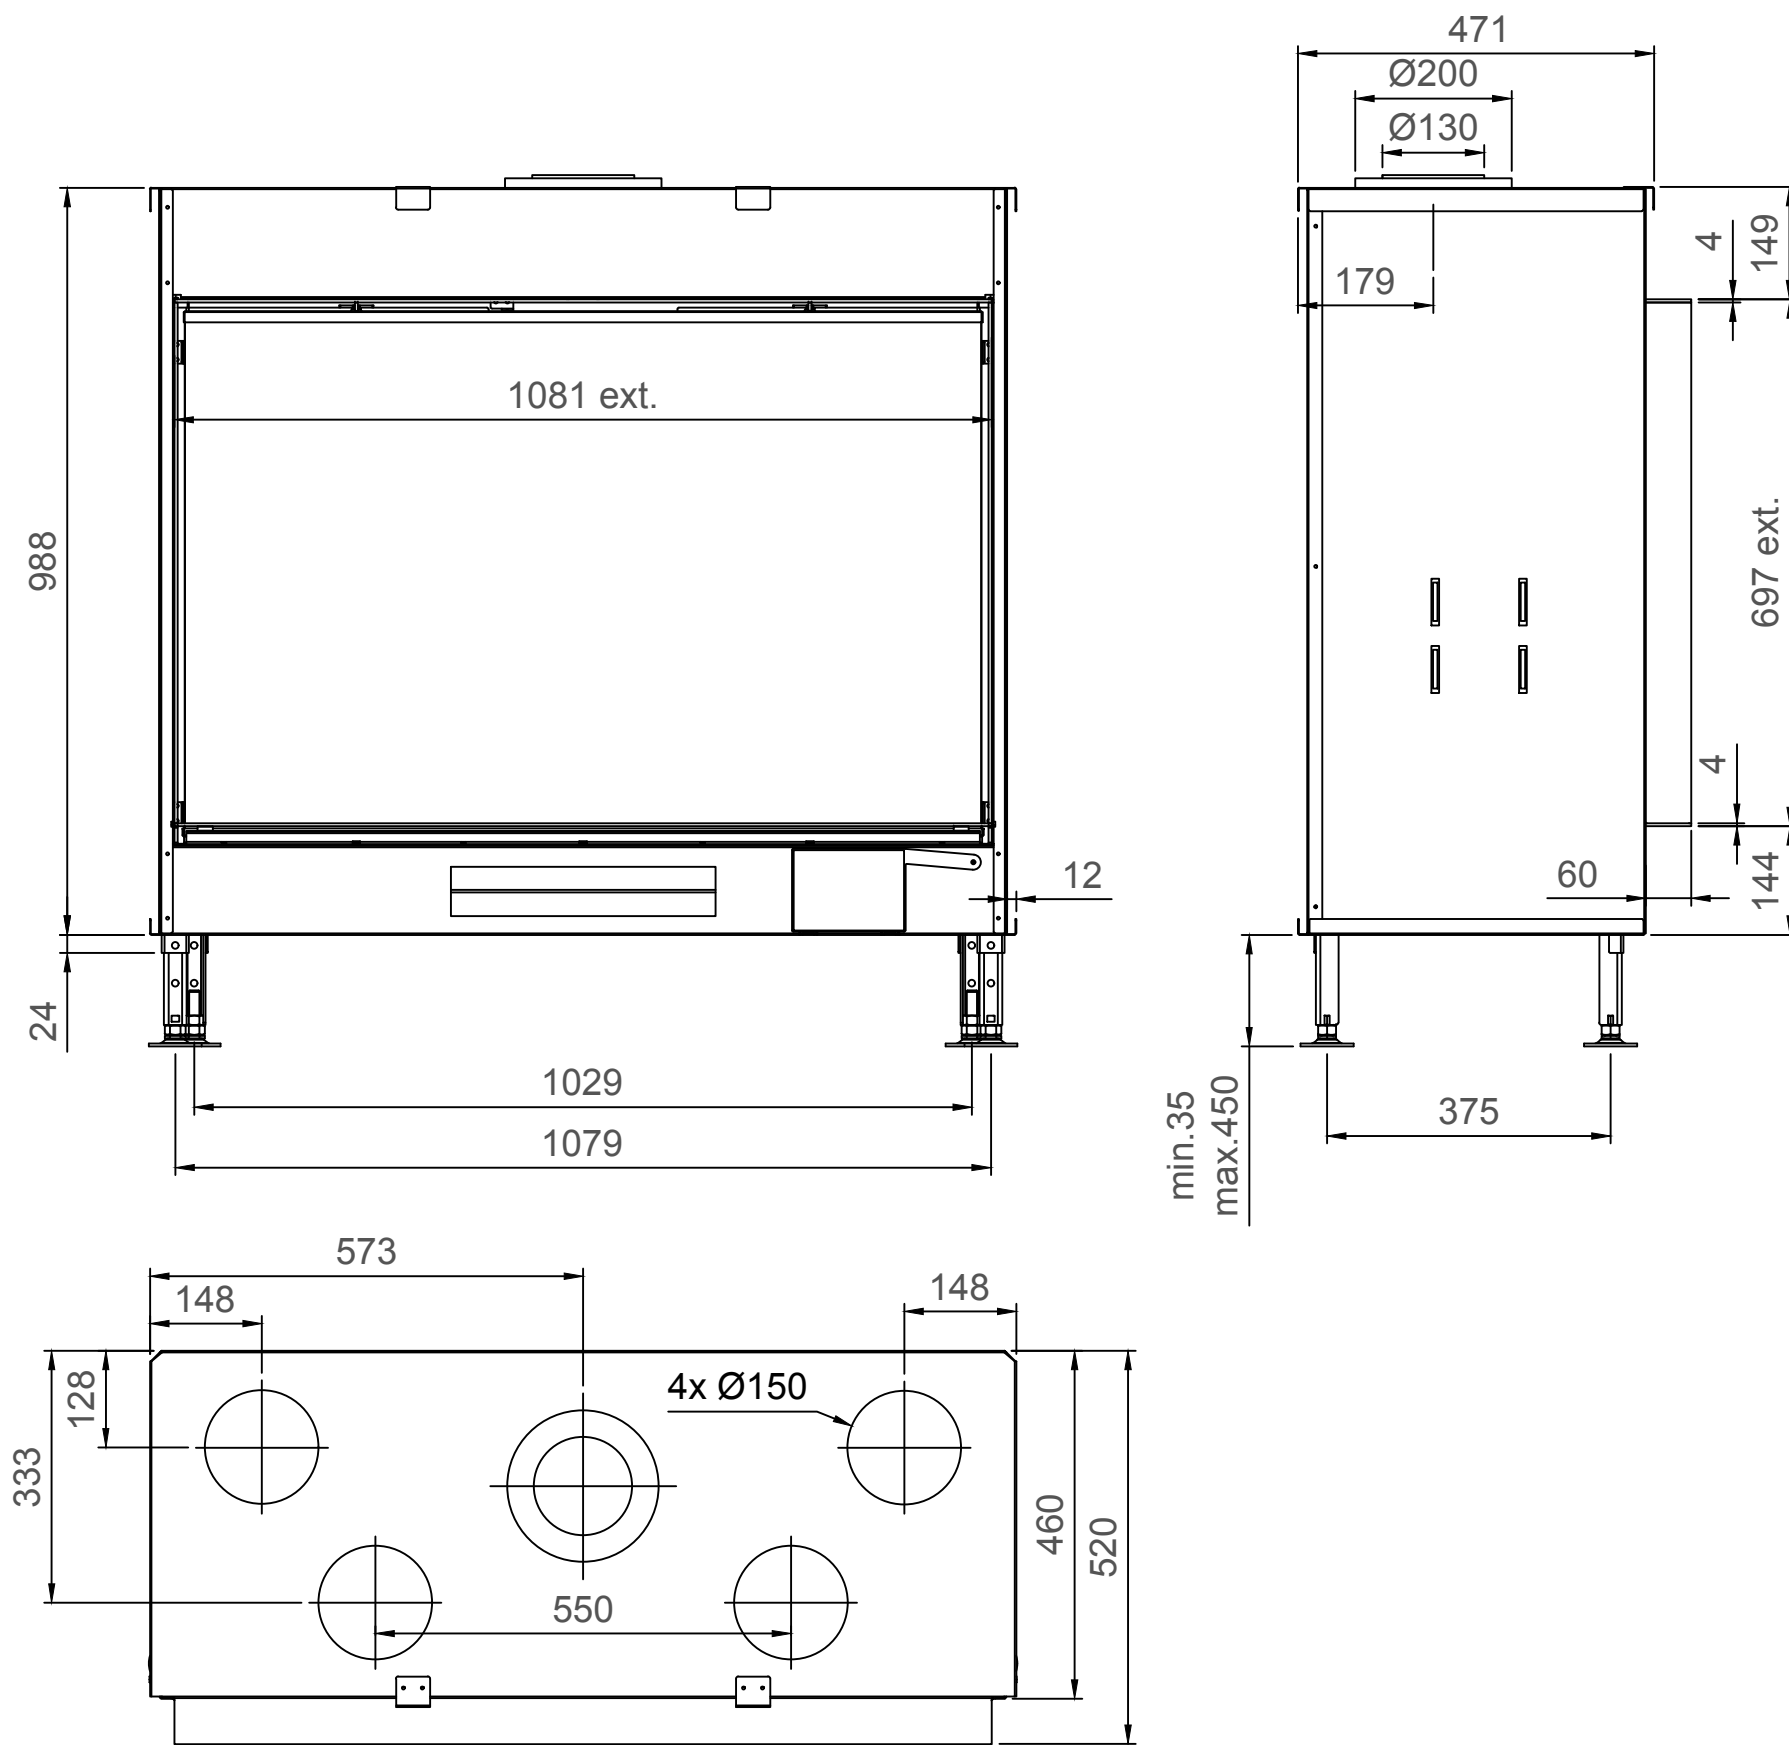

True Vision 1150V - Type 1 - Coverframe

True Vision 1150V - Type 2 - 30mm

True Vision 1150V - Type 2 - 60mm

True Vision 1150V - Type 2 - 90mm

True Vision 1150V - Type 3 - 30mm

True Vision 1150V - Type 3 - 60mm

True Vision 1150V - Type 3 - 90mm

True Vision 1150V - Type 4 - 30mm

True Vision 1150V - Type 4 - 60mm

True Vision 1150V - Type 4 - 90mm