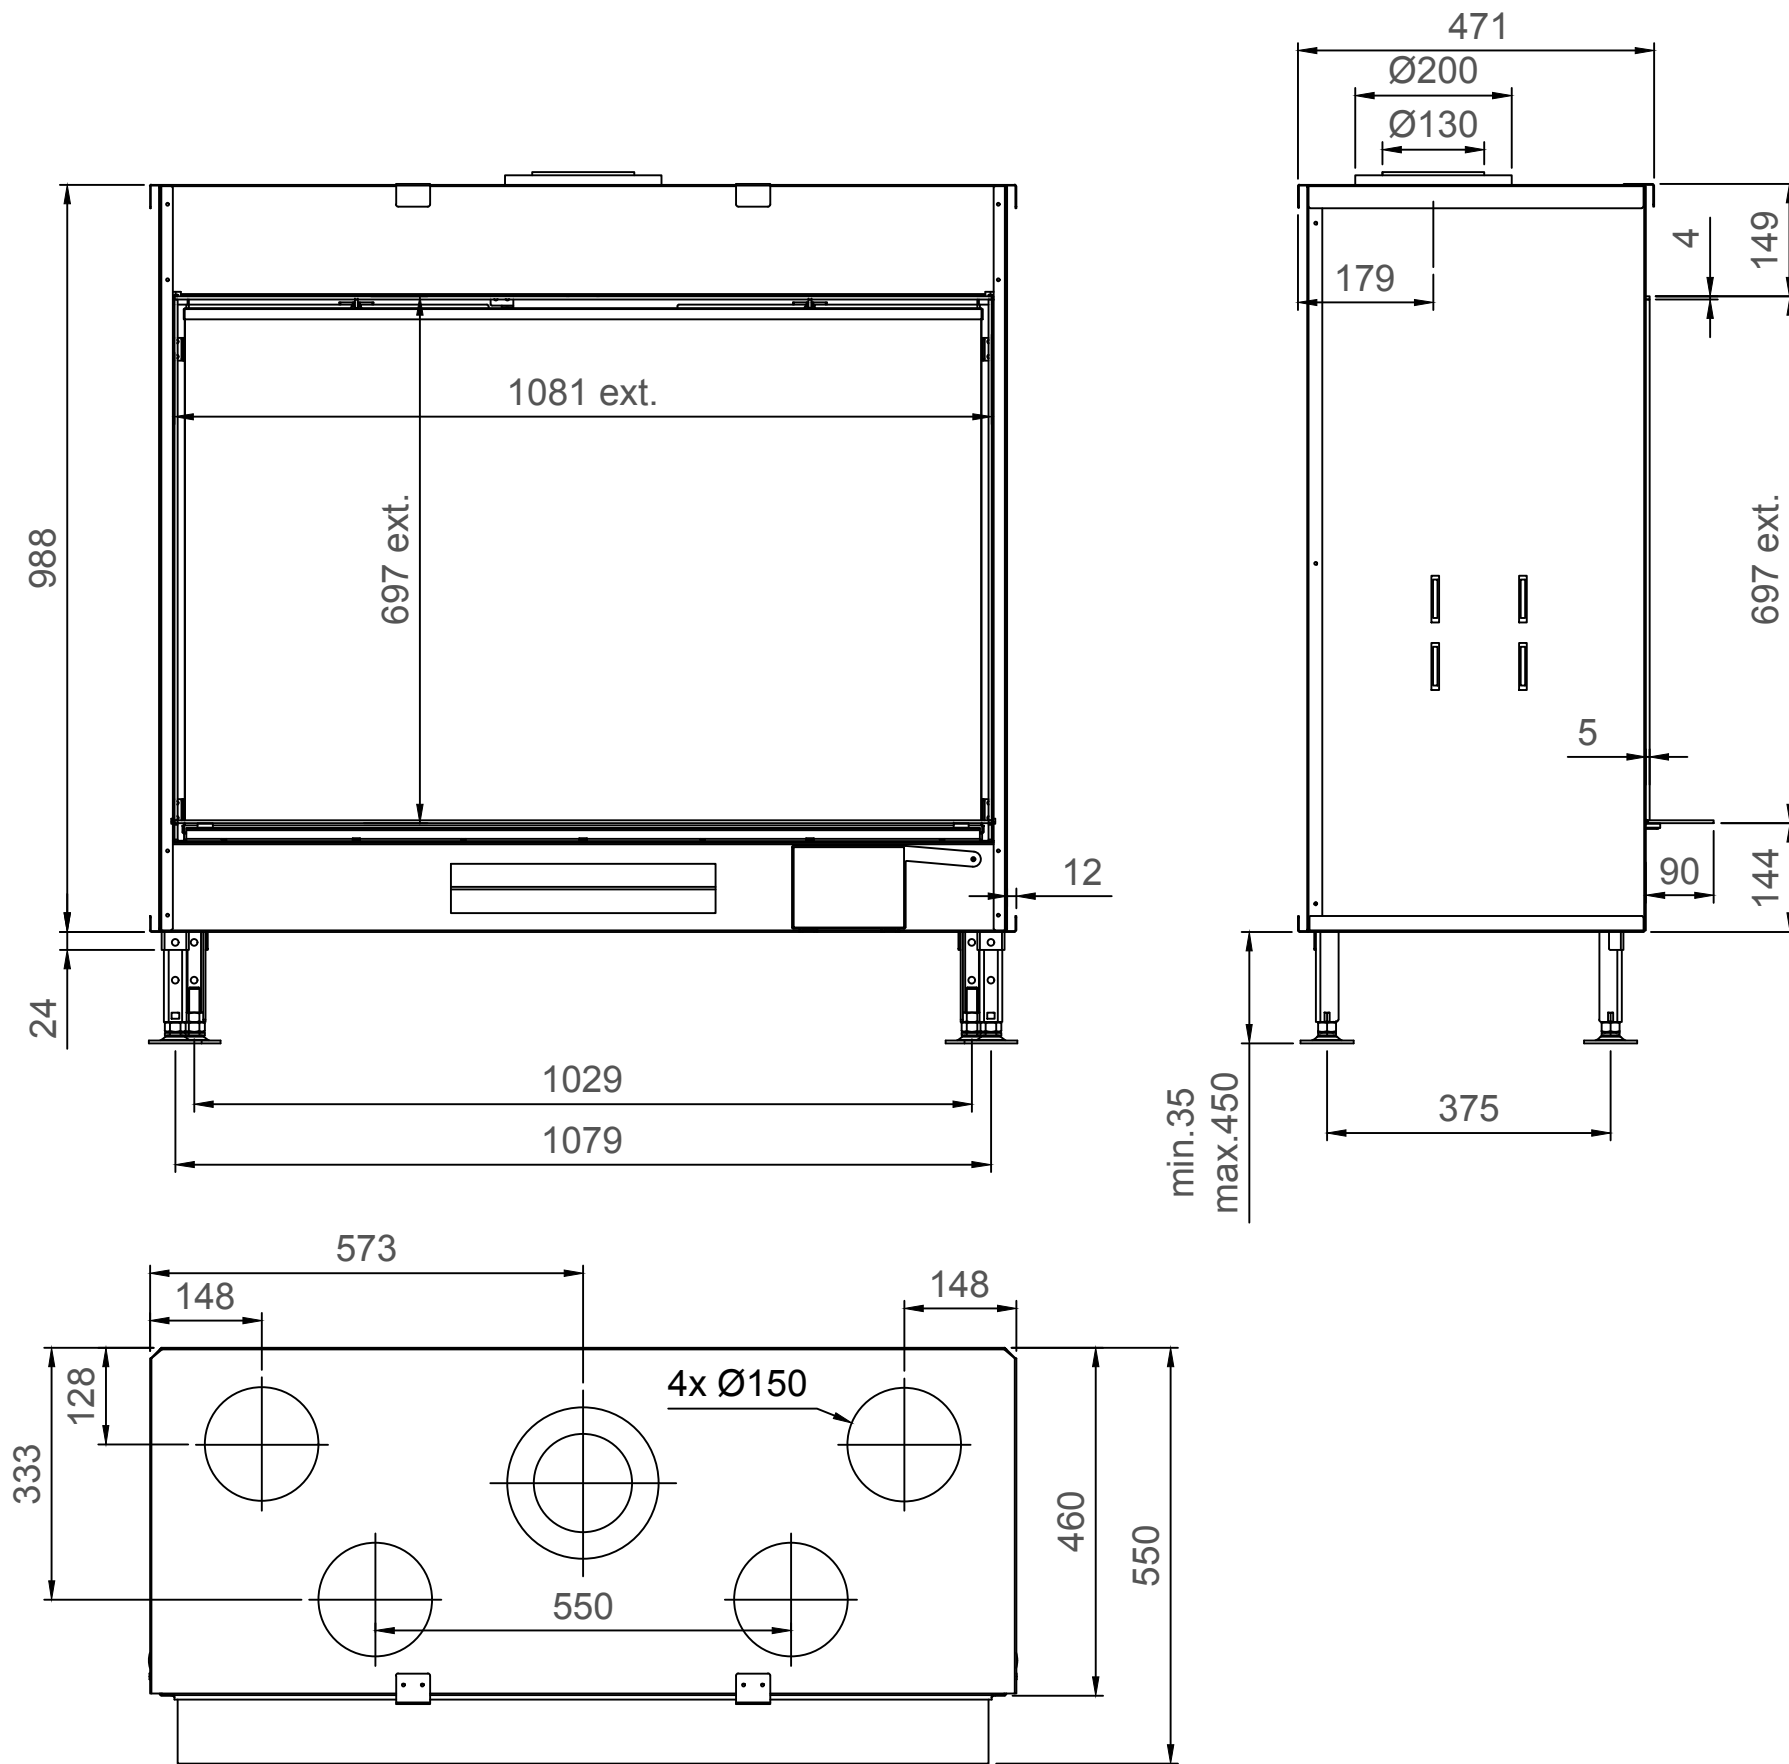

True Vision 1150V - Type 1 - Coverframe

True Vision 1150V - Type 2 - 30mm

True Vision 1150V - Type 2 - 60mm

True Vision 1150V - Type 2 - 90mm

True Vision 1150V - Type 3 - 30mm

True Vision 1150V - Type 3 - 60mm

True Vision 1150V - Type 3 - 90mm

True Vision 1150V - Type 4 - 30mm

True Vision 1150V - Type 4 - 60mm

True Vision 1150V - Type 4 - 90mm