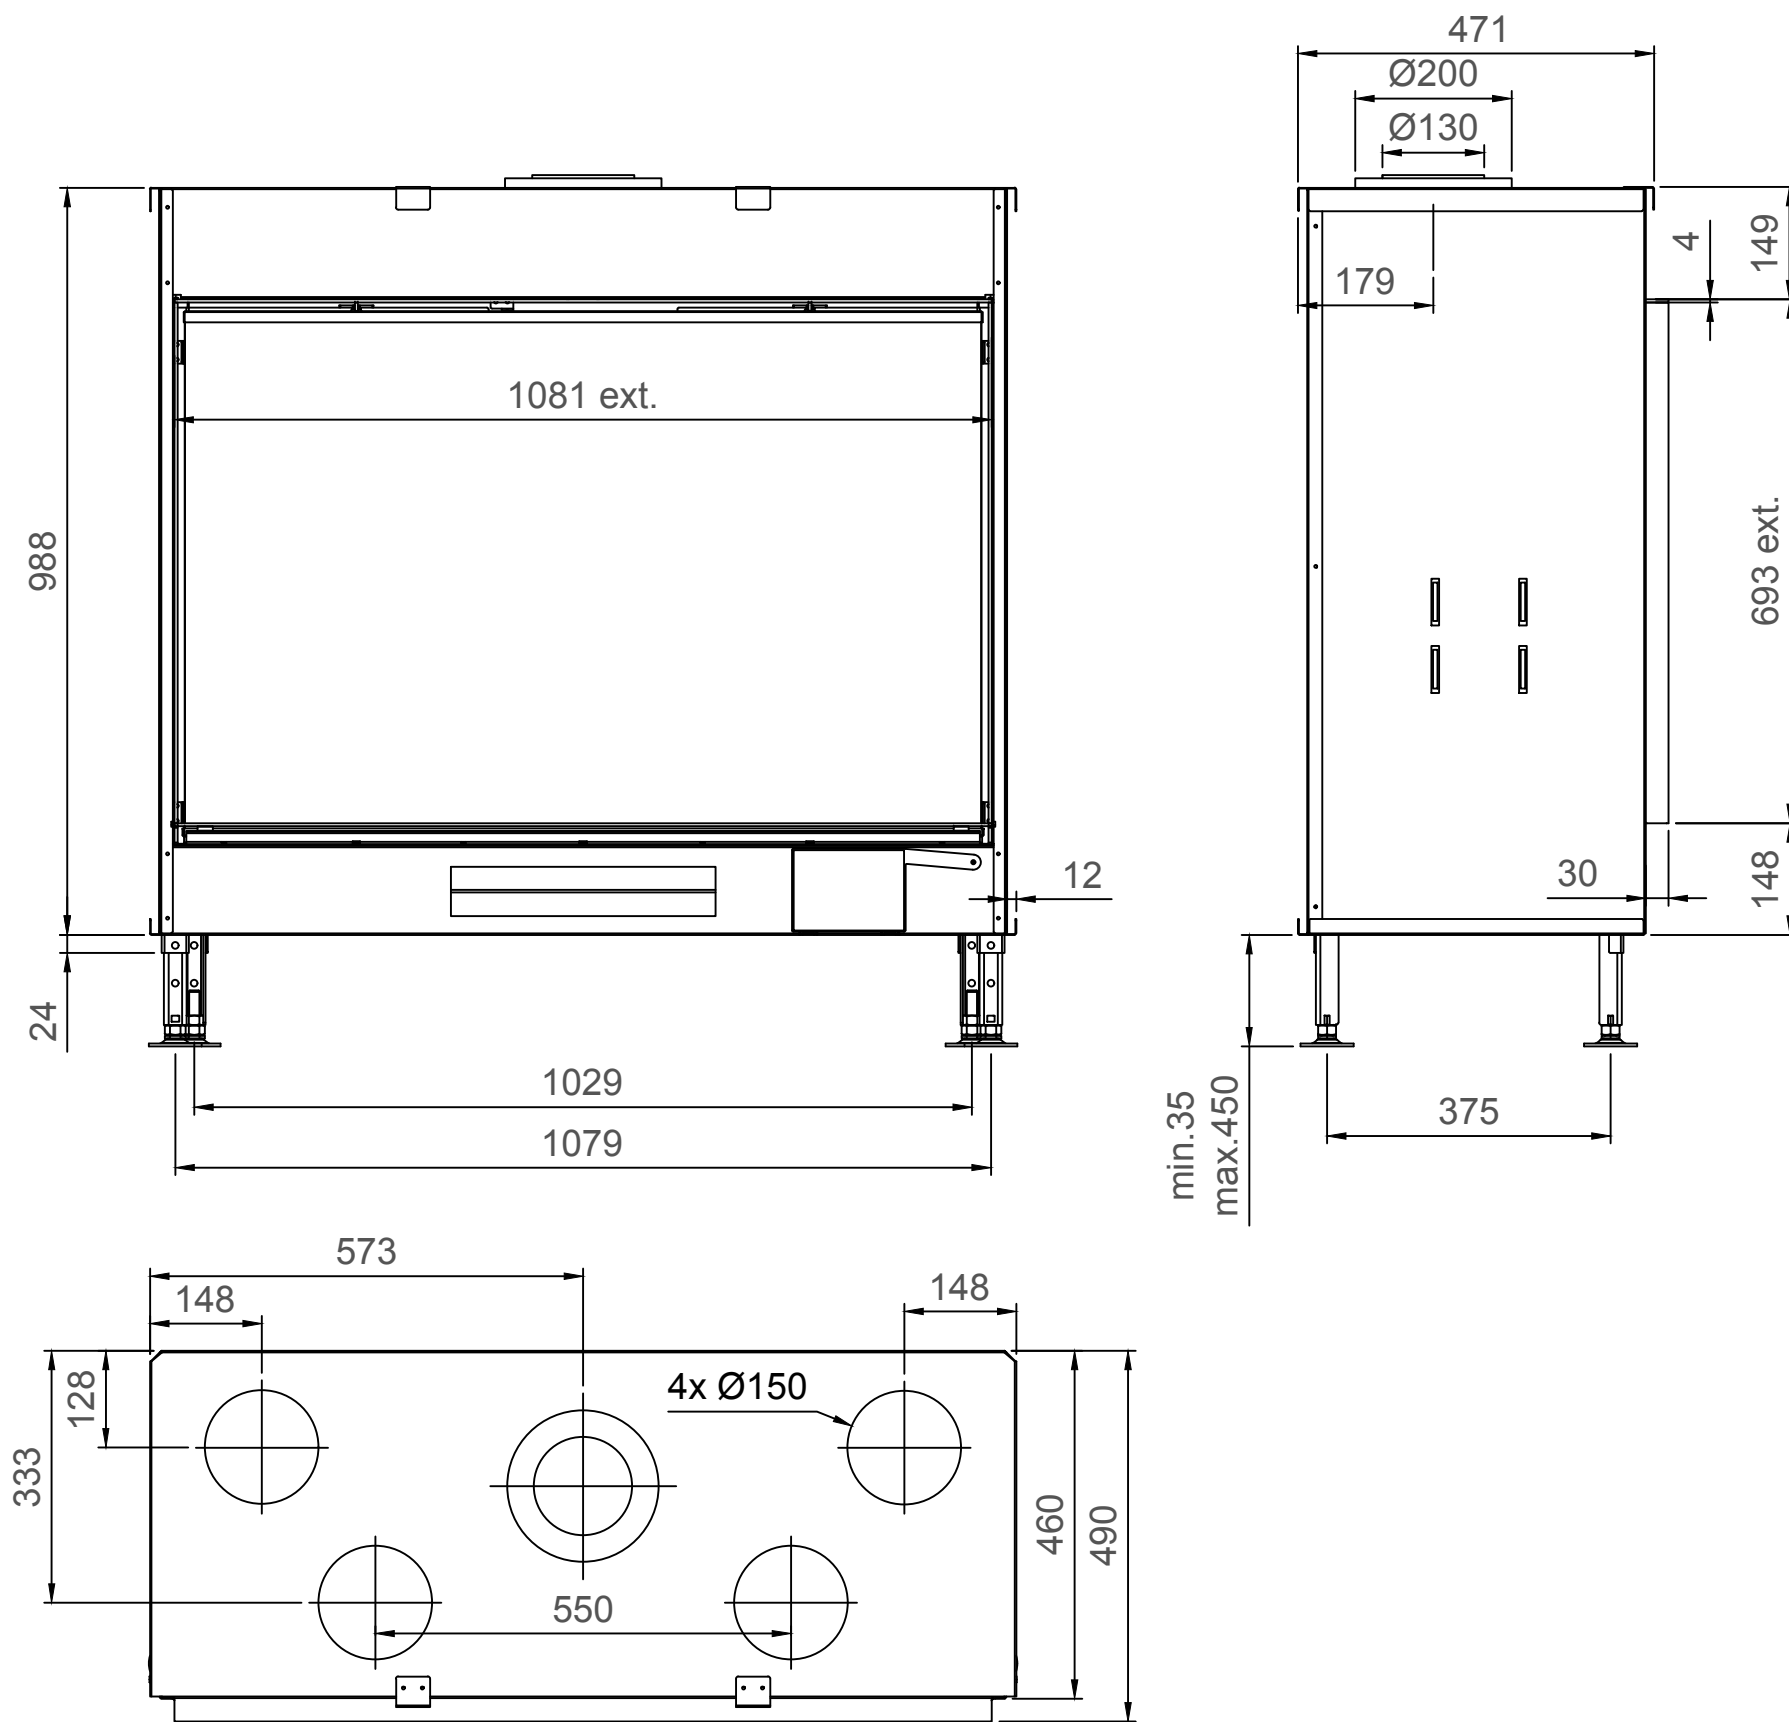

True Vision 1150V - Type 1 - Coverframe

True Vision 1150V - Type 2 - 30mm

True Vision 1150V - Type 2 - 60mm

True Vision 1150V - Type 2 - 90mm

True Vision 1150V - Type 3 - 30mm

True Vision 1150V - Type 3 - 60mm

True Vision 1150V - Type 3 - 90mm

True Vision 1150V - Type 4 - 30mm

True Vision 1150V - Type 4 - 60mm

True Vision 1150V - Type 4 - 90mm