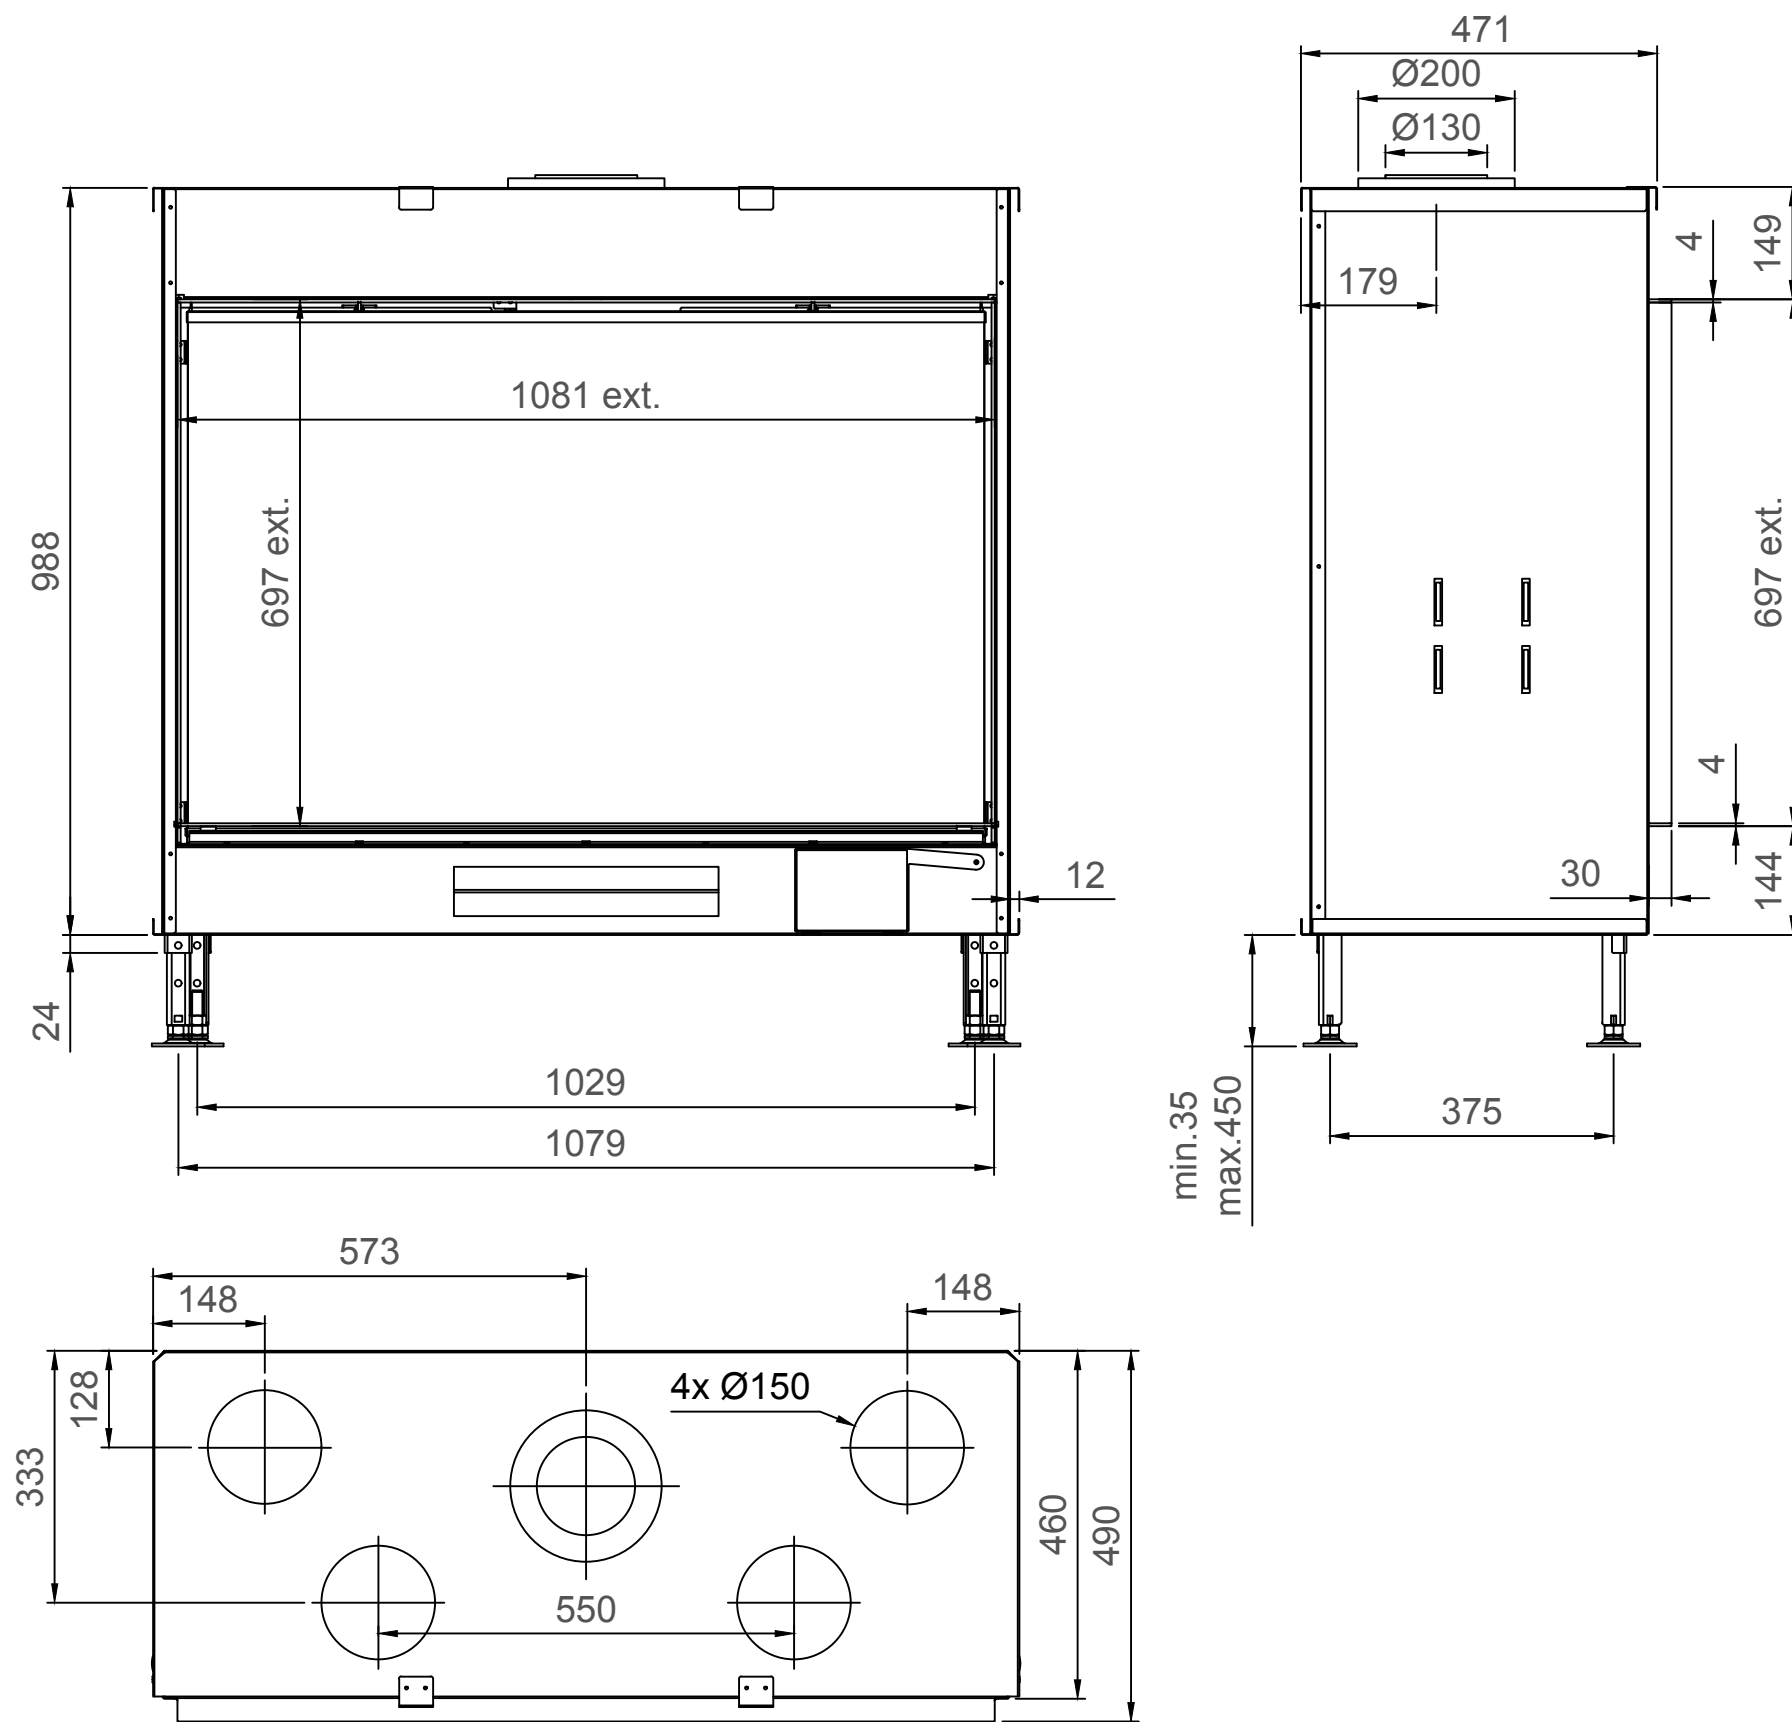

True Vision 1150V - Type 1 - Coverframe

True Vision 1150V - Type 2 - 30mm

True Vision 1150V - Type 2 - 60mm

True Vision 1150V - Type 2 - 90mm

True Vision 1150V - Type 3 - 30mm

True Vision 1150V - Type 3 - 60mm

True Vision 1150V - Type 3 - 90mm

True Vision 1150V - Type 4 - 30mm

True Vision 1150V - Type 4 - 60mm

True Vision 1150V - Type 4 - 90mm