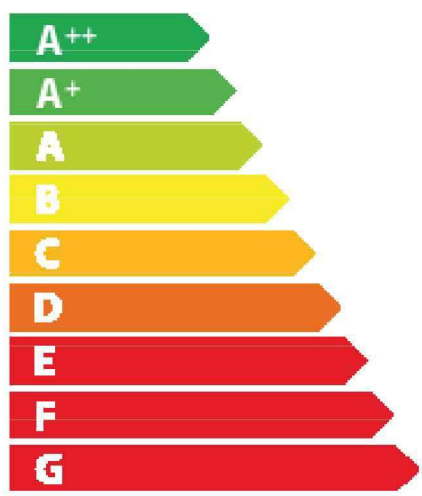

ENERG Y IJA
енергия · ενεργεια IE IA

DOVRE

SENSE200

A

Three icons in a row: a window, a radiator, and a boiler. The boiler icon has a small circle with 'SSS' inside it.

7
kW

ENERGIA · ЕНЕРГИЯ · ΕΝΕΡΓΕΙΑ · ENERGIJA · ENERGY · ENERGIE · ENERGI